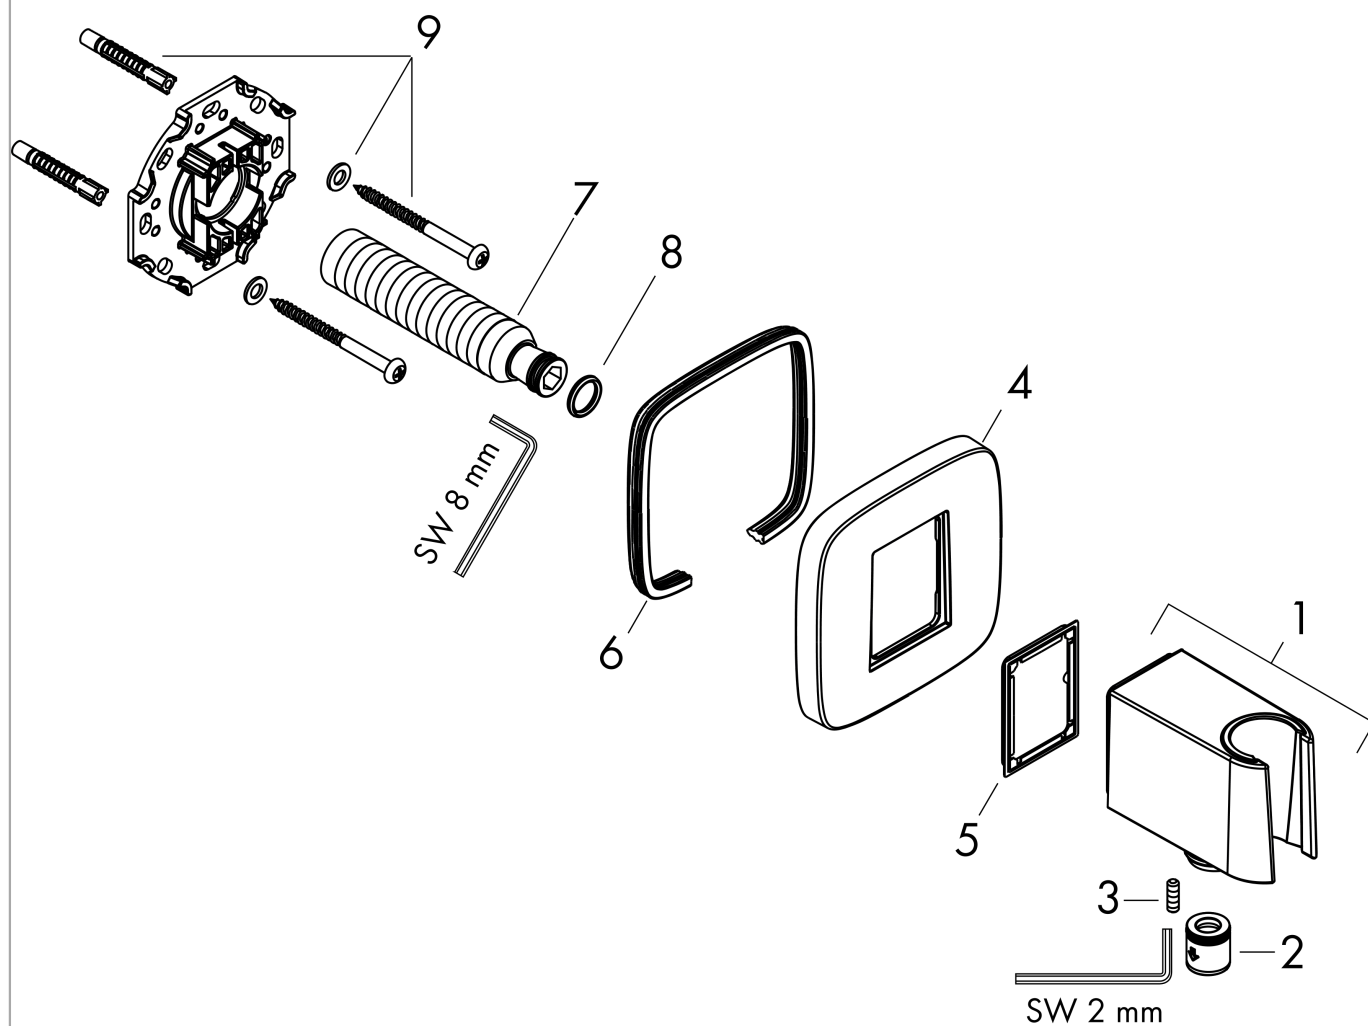

FixFit Q

Wall outlet with shower holder

Surfaces: **Matt White** Article Number: **26887700**

Description

product features

- consists of: wall connector, escutcheon
- version: plastic housing with internal water supply made of plastic
- fixed holding position
- for all Hansgrohe hand showers
- for hoses with conical nut
- material: plastic
- with non-return valve
- connection type: G 1/2

Product image

Scale drawing

FixFit Q
Wall outlet with shower holder
 Surfaces: **Matt White** Article Number: **26887700**

Exploded Drawing

Year of production: >06/22

FixFit Q**Wall outlet with shower holder**Surfaces: **Matt White** Article Number: **26887700****Spare part list**

Year of production: >06/22

Pos.	Description	Article Number	Price	PU
1	shower holder, assy	94695000	€ 86,16	1
2	set of non return valves DW 15	94074000	€ 13,92	1
3	null	93841000	€ 3,21	1
4	escutcheon	94697700	€ 129,23	1
5	seal	94694000	€ 3,21	1
6	seal	97530000	€ 5,24	1
7	connecting thread G½	98933000	€ 57,12	1
8	O-ring 11x2	98127000	€ 3,21	1
9	mounting set	96179000	€ 11,31	1