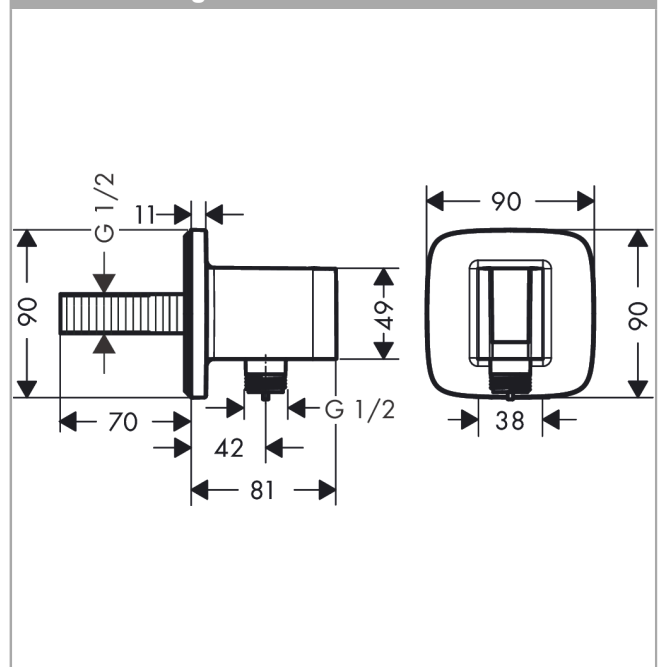

FixFit Q

Wall outlet with shower holder

Surfaces: **Matt White** Article Number: **26887700**

Description

product features

- consists of: wall connector, escutcheon
- version: plastic housing with internal water supply made of plastic
- fixed holding position
- for all Hansgrohe hand showers
- for hoses with conical nut
- material: plastic
- with non-return valve
- connection type: G 1/2

Product image

Scale drawing

FixFit Q
Wall outlet with shower holder
 Surfaces: **Matt White** Article Number: **26887700**

Exploded Drawing

Year of production: >06/22

FixFit Q**Wall outlet with shower holder**Surfaces: **Matt White** Article Number: **26887700****Spare part list**

Year of production: >06/22

Pos.	Description	Article Number	Price	PU
1	shower holder, assy	94695000	€ 86,16	1
2	set of non return valves DW 15	94074000	€ 13,92	1
3	null	93841000	€ 3,21	1
4	escutcheon	94697700	€ 129,23	1
5	seal	94694000	€ 3,21	1
6	seal	97530000	€ 5,24	1
7	connecting thread G½	98933000	€ 57,12	1
8	O-ring 11x2	98127000	€ 3,21	1
9	mounting set	96179000	€ 11,31	1